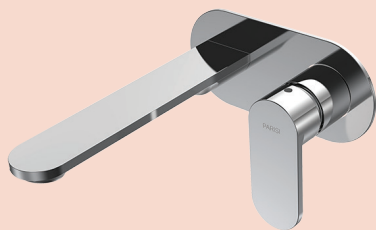

ABC II Wall Mixer with 190mm Spout on Plate

Product Code: HA2.01-2E190.XX

(see colour codes below)

The ABC II collection of bathroom and kitchen tapware combines strong styling and solid construction. ABC II is available in several, highly durable special finishes.

Colour & Finish — Chrome Polished, Black Matt (02), Brushed Nickel (41), Brushed Brass (46), Fucile (50)

Material — Brass

W x D x H — 180 x 211 x 123mm

Operation — Tilt and Turn

Outlet Type — 190mm Reach. Angle of flow adjustable.

Application — Basin, Bath

Recessed Body — X2.01-2W

WELS — 6 STAR 4.5L/min flow

Warranty — 15 Years (Conditions Apply)

Installation note:

Restrictor fitted - removable for bath application.

PARISI