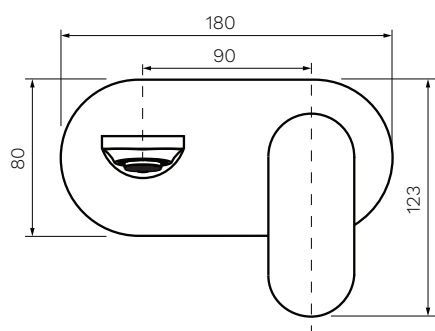

ABC II Wall Mixer with 190mm Spout on Plate

Product Code: HA2.01-2E190.XX

(see colour codes below)

The ABC II collection of bathroom and kitchen tapware combines strong styling and solid construction. ABC II is available in several, highly durable special finishes.

Colour & Finish — Chrome Polished, Black Matt (02), Brushed Nickel (41), Brushed Brass (46), Fucile (50)

Material — Brass

W x D x H — 180 x 211 x 123mm

Operation — Tilt and Turn

Outlet Type — 190mm Reach. Angle of flow adjustable.

Application — Basin, Bath

Recessed Body — X2.01-2W

WELS — 6 STAR 4.5L/min flow

Warranty — 15 Years (Conditions Apply)

Installation note:

Restrictor fitted - removable for bath application.

PARISI