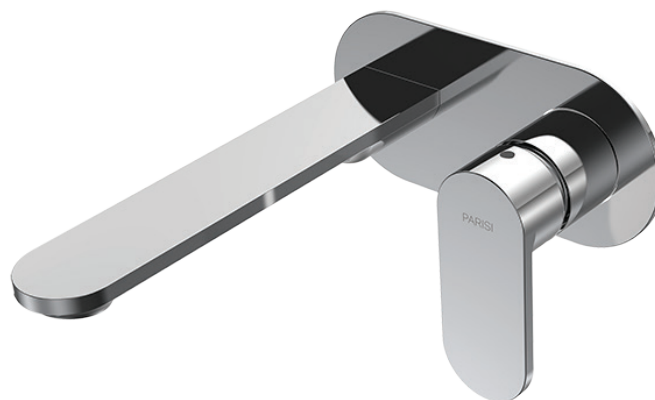

ABC II Wall Mixer with 190mm Spout on Plate

Product Code: HA2.01-2E190.XX

(see colour codes below)

The ABC II collection of bathroom and kitchen tapware combines strong styling and solid construction. ABC II is available in several, highly durable special finishes.

Colour & Finish — Chrome Polished, Black Matt (02), Brushed Nickel (41), Brushed Brass (46), Fucile (50)

Material — Brass

W x D x H — 180 x 211 x 123mm

Operation — Tilt and Turn

Outlet Type — 190mm Reach. Angle of flow adjustable.

Application — Basin, Bath

Recessed Body — X2.01-2W

WELS — 6 STAR 4.5L/min flow

Warranty — 15 Years (Conditions Apply)

Installation note:

Restrictor fitted - removable for bath application.

PARISI