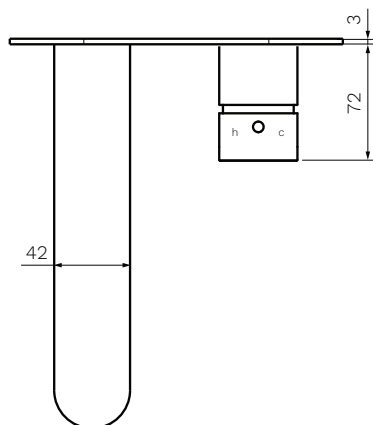

ABC II Wall Mixer with 190mm Spout on Plate

Product Code: HA2.01-2E190.XX

(see colour codes below)

The ABC II collection of bathroom and kitchen tapware combines strong styling and solid construction. ABC II is available in several, highly durable special finishes.

Colour & Finish — Chrome Polished, Black Matt (02), Brushed Nickel (41), Brushed Brass (46), Fucile (50)

Material — Brass

W x D x H — 180 x 211 x 123mm

Operation — Tilt and Turn

Outlet Type — 190mm Reach. Angle of flow adjustable.

Application — Basin, Bath

Recessed Body — X2.01-2W

WELS — 6 STAR 4.5L/min flow

Warranty — 15 Years (Conditions Apply)

Installation note:

Restrictor fitted - removable for bath application.

PARISI