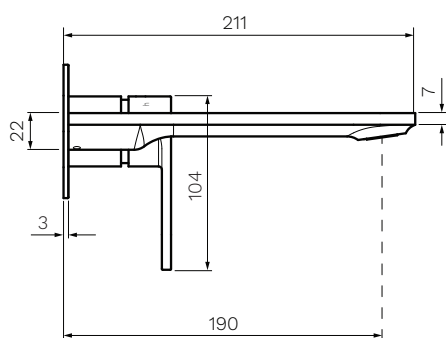

ABC II Wall Mixer with 190mm Spout on Plate

Product Code: HA2.01-2E190.XX

(see colour codes below)

The ABC II collection of bathroom and kitchen tapware combines strong styling and solid construction. ABC II is available in several, highly durable special finishes.

Colour & Finish — Chrome Polished, Black Matt (02), Brushed Nickel (41), Brushed Brass (46), Fucile (50)

Material — Brass

W x D x H — 180 x 211 x 123mm

Operation — Tilt and Turn

Outlet Type — 190mm Reach. Angle of flow adjustable.

Application — Basin, Bath

Recessed Body — X2.01-2W

WELS — 6 STAR 4.5L/min flow

Warranty — 15 Years (Conditions Apply)

Installation note:

Restrictor fitted - removable for bath application.

PARISI